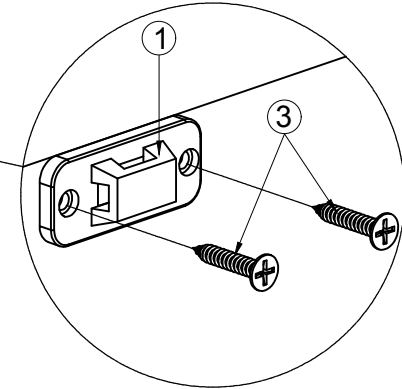

Self Assembly Instructions

Furniture
Village

ASSEMBLY INSTRUCTION /NH210244-WSB-VO

NO	Name of Hardware	Q.ty
①	 Bracket	4PCS
②	 Nylon strip	2PC
③	 Screw M4 x 20	4PCS
④	 Screw M4 x 35	4PCS
⑤	 Wall plug Ø4 x L40	4PCS
⑥	 Screw driver not provided	

WARNING In order to prevent overturning this product must be used with the wall attachment device provided .

Step 1

Step 2