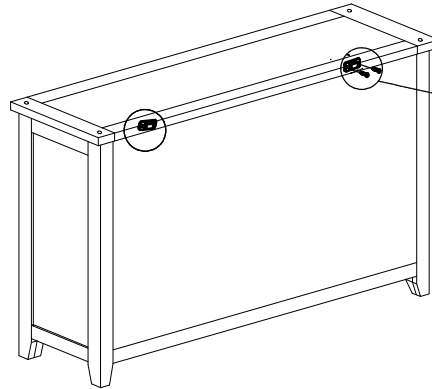

ASSEMBLY INSTRUCTION /NH210244-WSB-VO

NO	Name of Hardware	Q.ty
①	Bracket	4PCS
②	Nylon strip	2PC
③	Screw M4 x 20	4PCS
④	Screw M4 x 35	4PCS
⑤	Wall plug Ø4 x L40	4PCS
⑥	Screw driver not provided	

WARNING In order to prevent overturning this product must be used with the wall attachment device provided .

Step 1